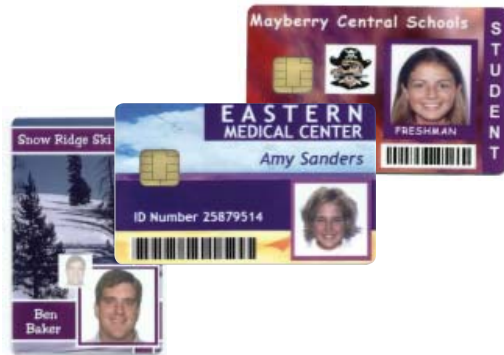

ISG™ AutoCam Zoom Camera

Delivers high resolution image capture with full zoom control

Quality, speed and consistent cropping/centering are very important aspects of a photo ID system — and result in improved visual security. Captured images must be of good quality for the database and the printed card. Fast image capture from various distances, with the subject standing or sitting, is key. Images too distant, near or off-centered can compromise not only your photo ID card system but also your security program.