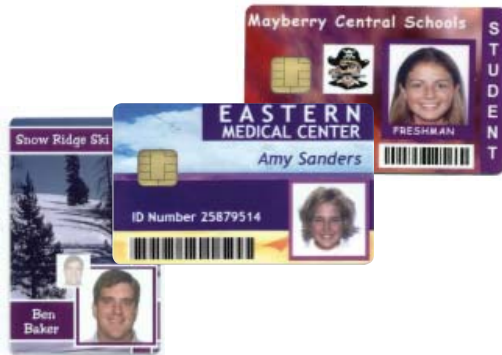

ISG™ AutoCam Elite Camera

Sophisticated photo ID camera with live video preview and operator-controlled pan, tilt and zoom functionality

Quality, speed and consistent cropping/centering are very important aspects of a photo ID system — and result in improved visual security. Captured images must be of good quality for the database and the printed card. Fast image capture from various distances, with the subject standing or sitting, is key. Images too distant, near or off-centered can compromise not only your photo ID card system but also your security program.

ISG AutoCam Elite Camera Features

- Full optical pan/tilt/zoom control from mouse or keyboard
- Auto-positioning to frame image in under a second
- Powerful high intensity flash for perfect captures 18 inches to 14 feet from subject
- Flash directly integrated with camera – batteries not needed
- Auto-focus, 18 to 1 optical zoom (72 to 1 digital) under software control
- Custom cropping option allows image preview
- Complete integration with your ID software application